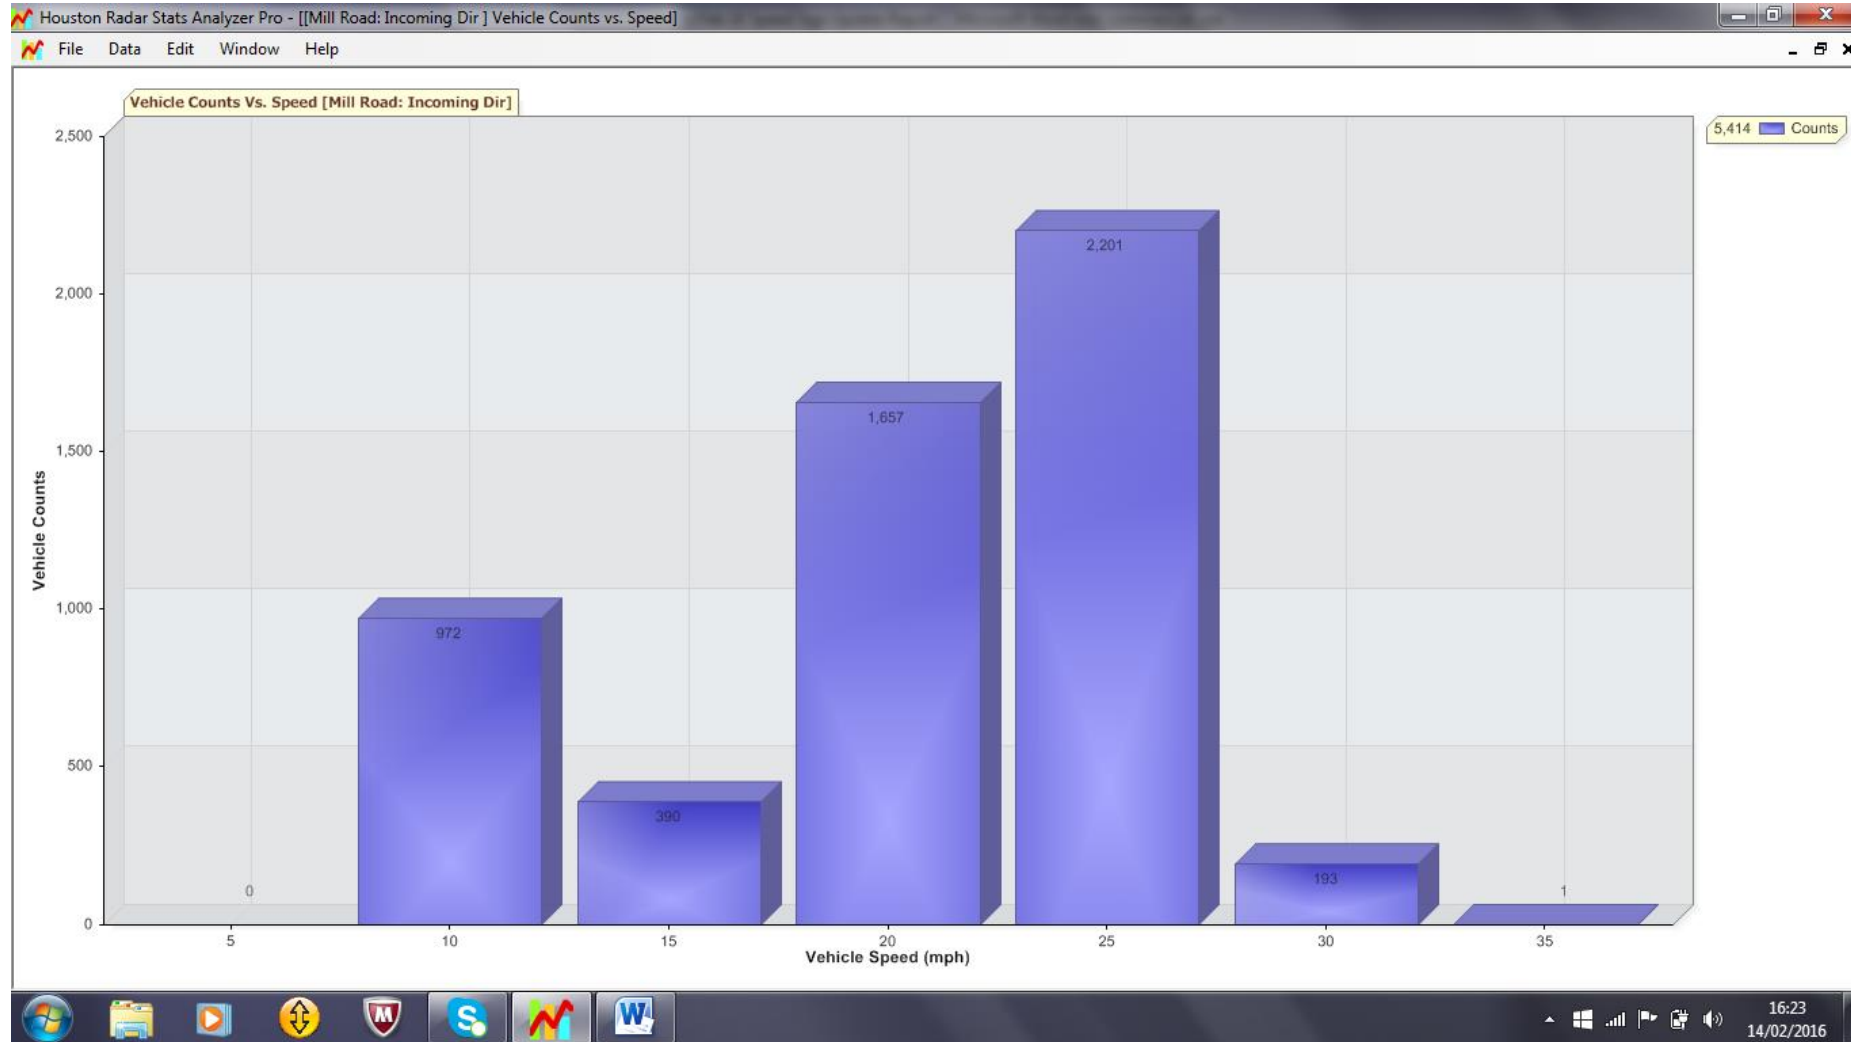

Mill Road, Shipdham

Traffic Report From 10/01/2016 16:25:00 through 24/01/2016 16:25:00

85th Percentile Speed = 23.6 mph

85th Percentile Vehicles = 4602 counts

Max Speed = 35.0 mph on 11/01/2016 15:55:00

Total Vehicles = 5414 counts

Bradenham Road, Shipdham

Traffic Report From 24/01/2016 16:35:00 through 14/02/2016 16:20:00

85th Percentile Speed = 31.1 mph

85th Percentile Vehicles = 20844 counts

Max Speed = 55.0 mph on 28/01/2016 19:35:00

Total Vehicles = 24522 counts