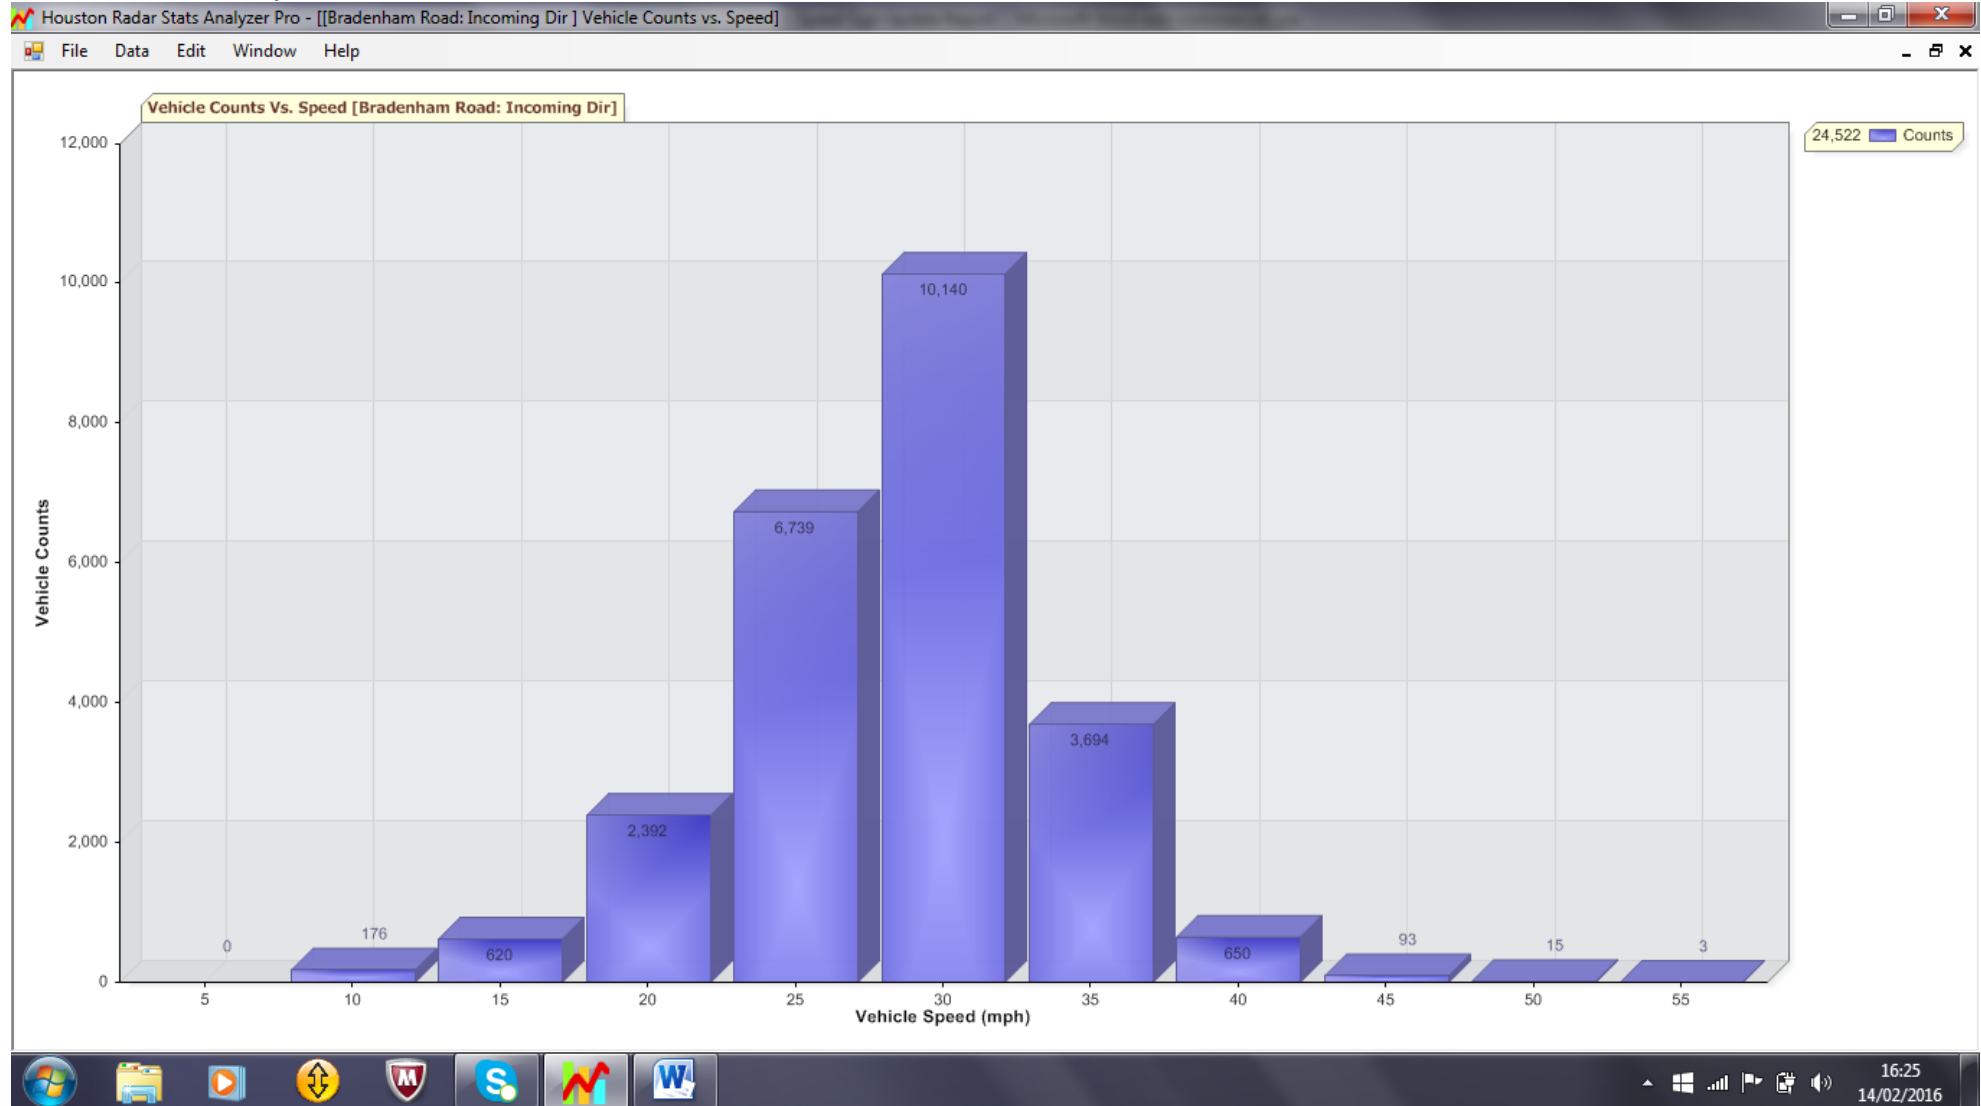

Mill Road, Shipdham

Traffic Report From 10/01/2016 16:25:00 through 24/01/2016 16:25:00

85th Percentile Speed = 23.6 mph

85th Percentile Vehicles = 4602 counts

Max Speed = 35.0 mph on 11/01/2016 15:55:00

Total Vehicles = 5414 counts

Bradenham Road, Shipdham

Traffic Report From 24/01/2016 16:35:00 through 14/02/2016 16:20:00

85th Percentile Speed = 31.1 mph

85th Percentile Vehicles = 20844 counts

Max Speed = 55.0 mph on 28/01/2016 19:35:00

Total Vehicles = 24522 counts