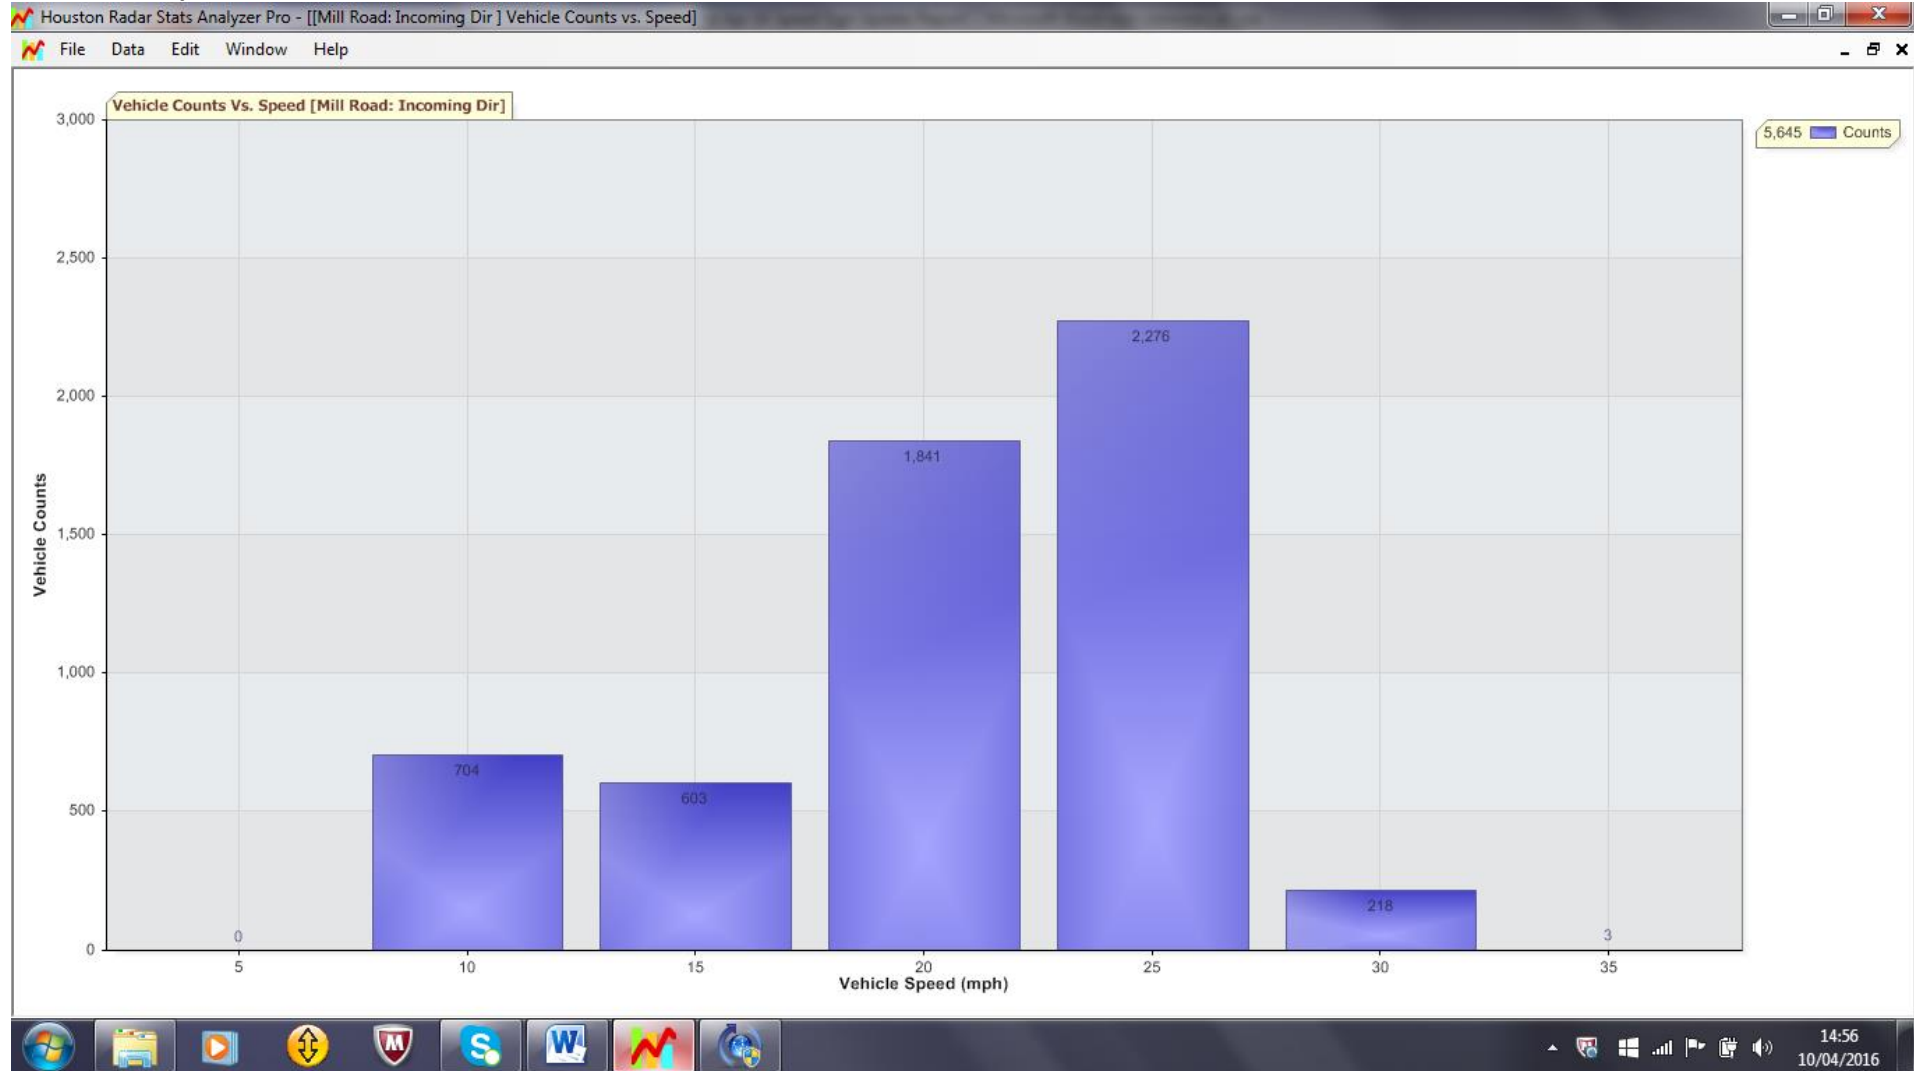

Bradenham Road, Shipdham

Traffic Report From 13/03/2016 17:35:00 through 27/03/2016 16:05:00

85th Percentile Speed = 31.1 mph

85th Percentile Vehicles = 14893 counts

Max Speed = 55.0 mph on 14/03/2016 16:05:00

Total Vehicles = 17521 counts

Mill Road, Shipdham

Traffic Report From 27/03/2016 17:15:00 through 10/04/2016 15:15:00

85th Percentile Speed = 23.6 mph

85th Percentile Vehicles = 4798 counts

Max Speed = 35.0 mph on 03/04/2016 11:00:00

Total Vehicles = 5645 counts