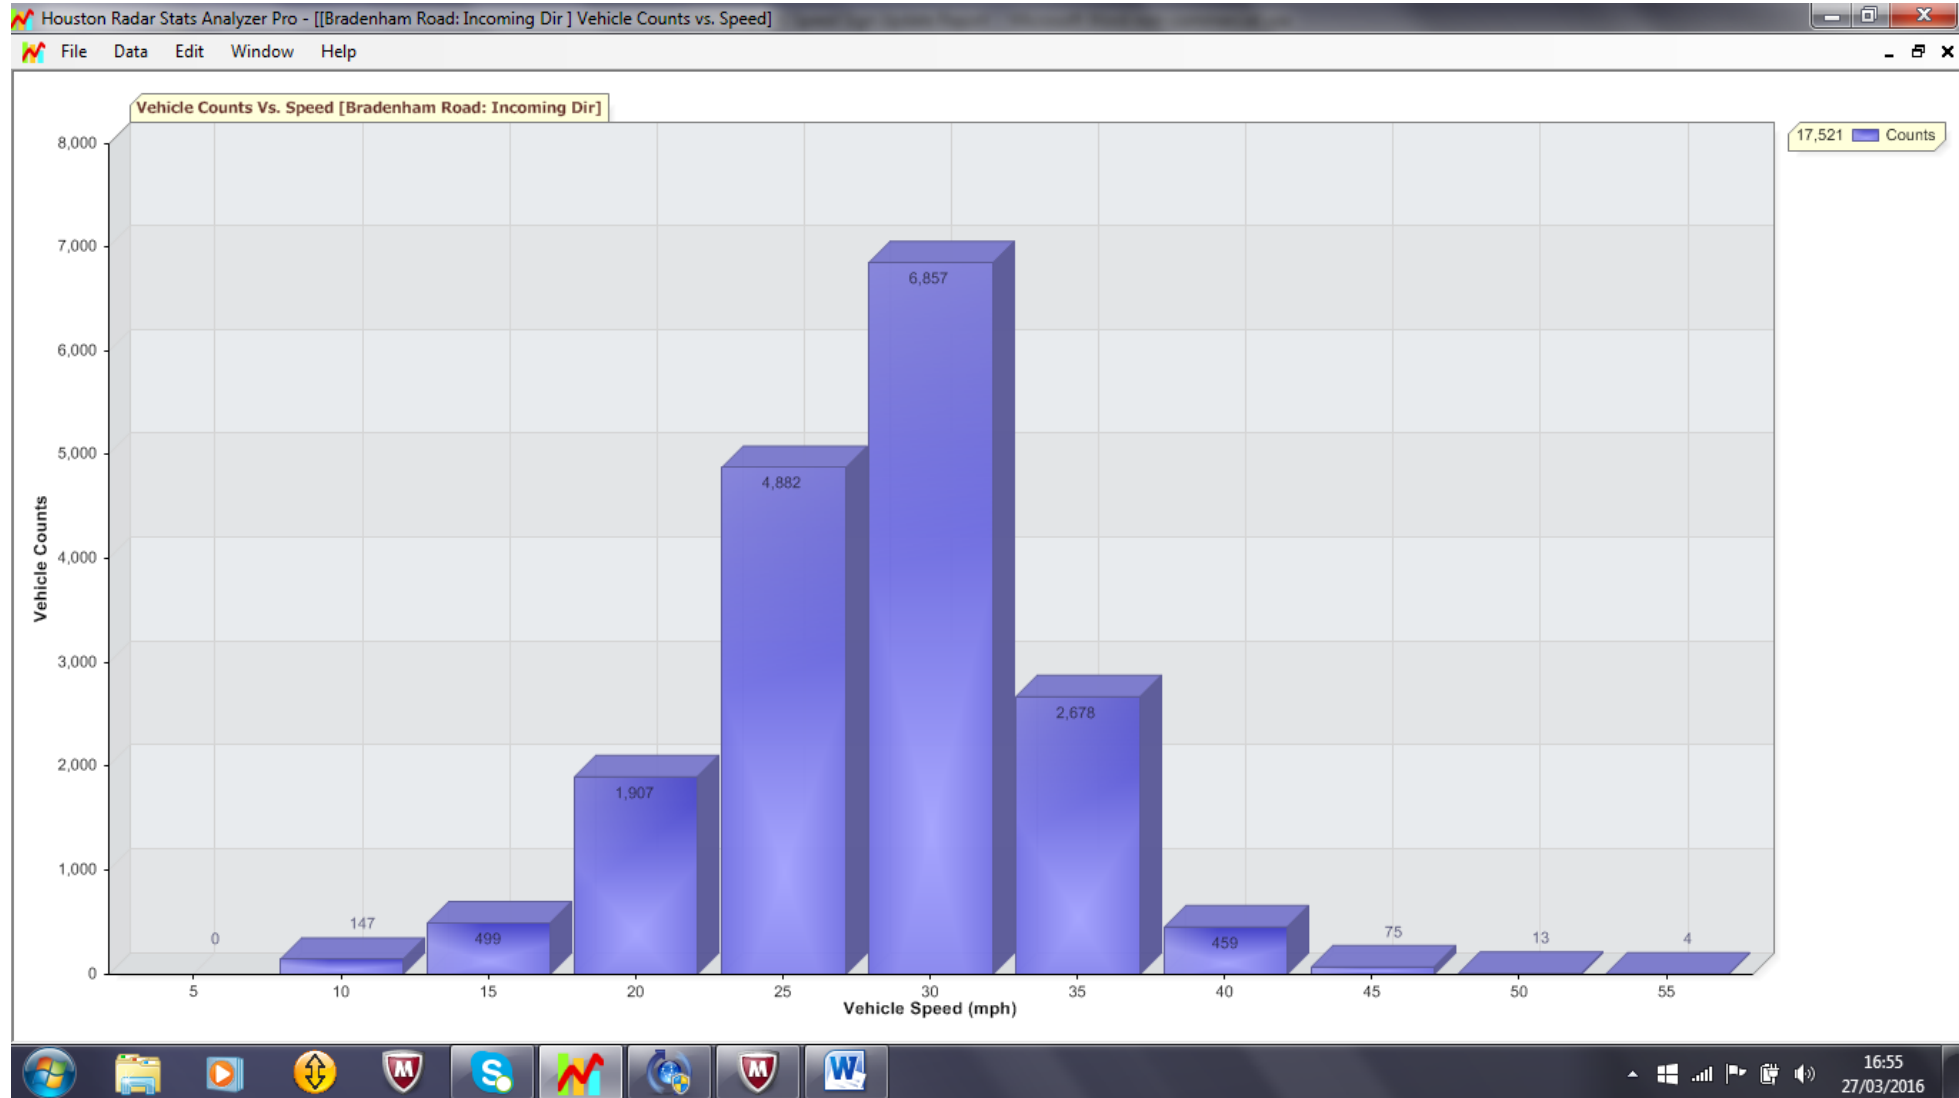

Bradenham Road, Shipdham

Traffic Report From 13/03/2016 17:35:00 through 27/03/2016 16:05:00

85th Percentile Speed = 31.1 mph

85th Percentile Vehicles = 14893 counts

Max Speed = 55.0 mph on 14/03/2016 16:05:00

Total Vehicles = 17521 counts

Mill Road, Shipdham

Traffic Report From 27/03/2016 17:15:00 through 10/04/2016 15:15:00

85th Percentile Speed = 23.6 mph

85th Percentile Vehicles = 4798 counts

Max Speed = 35.0 mph on 03/04/2016 11:00:00

Total Vehicles = 5645 counts