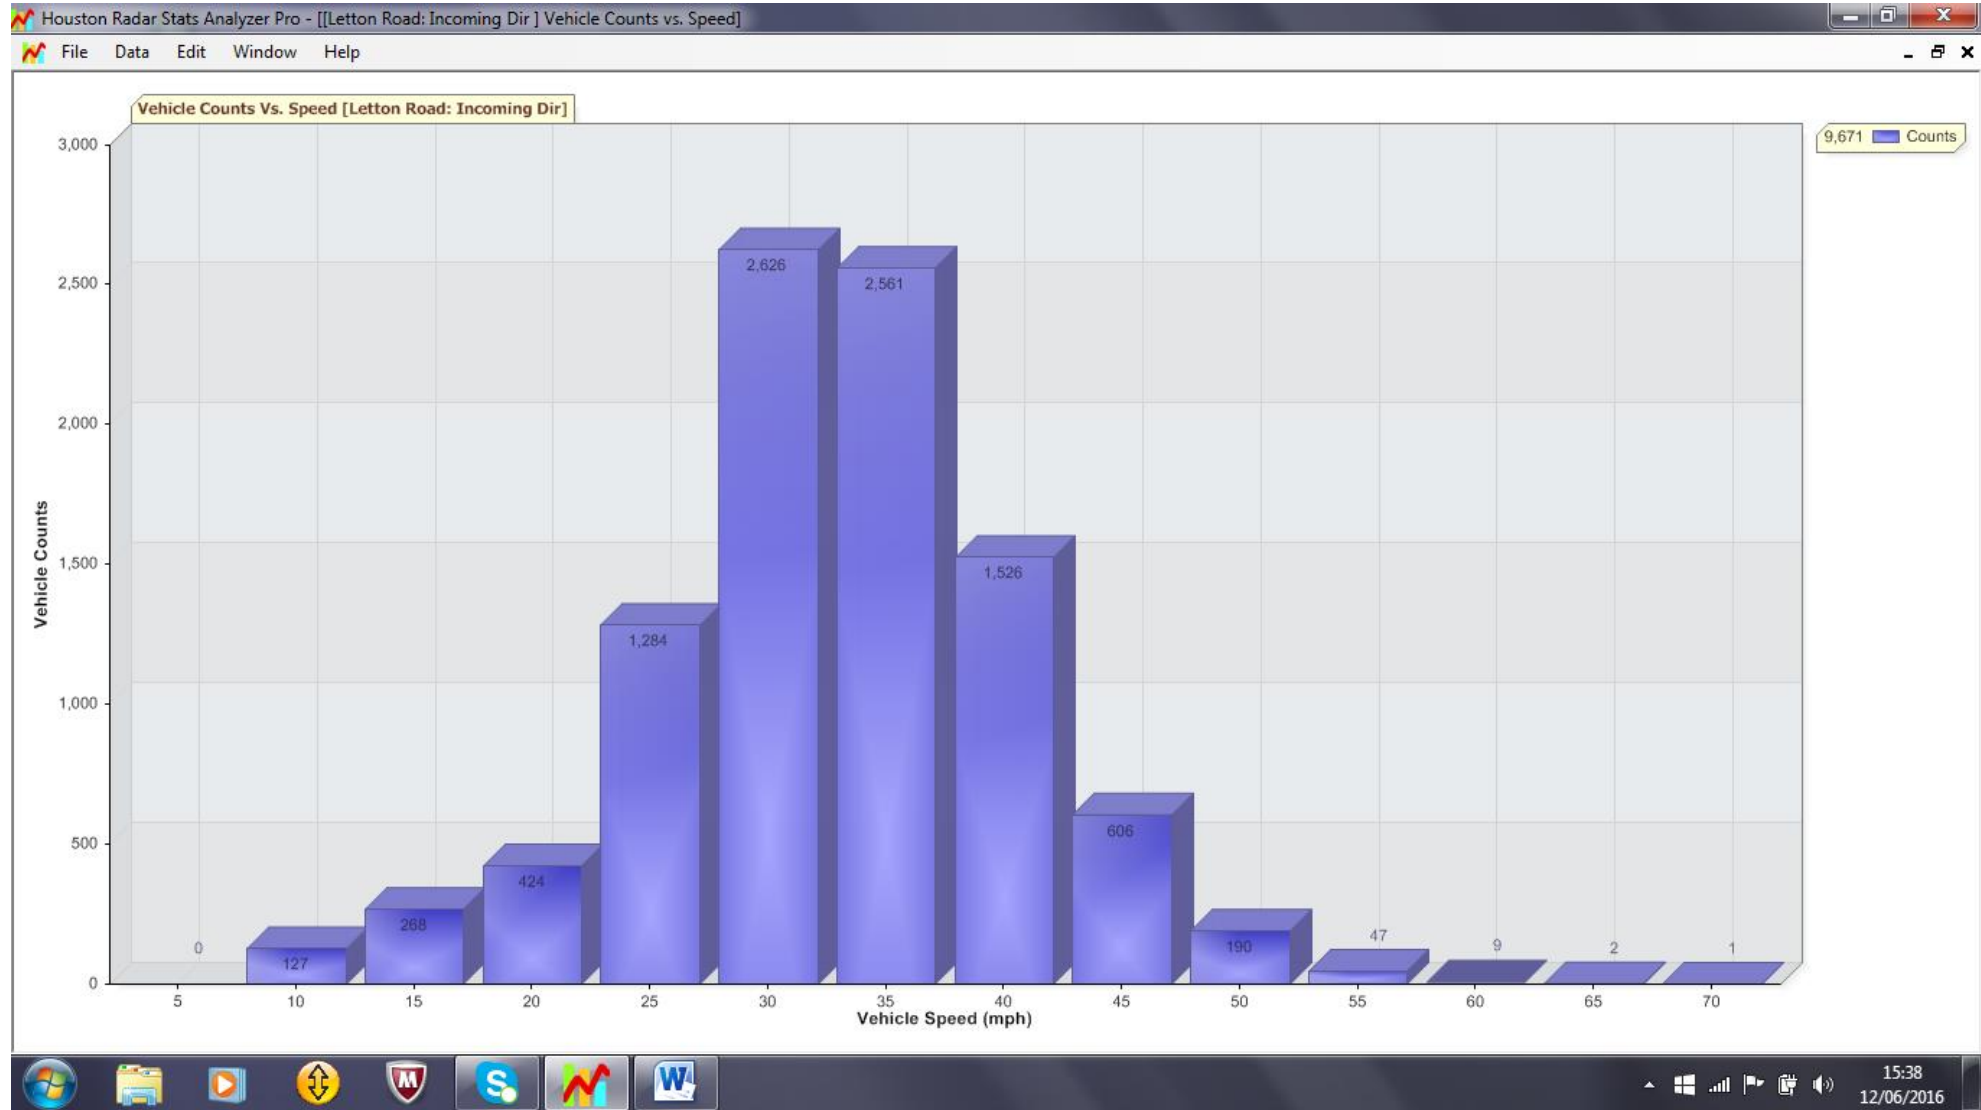

Letton Road, Shipdham

Traffic Report From 30/05/2016 12:05:00 through 12/06/2016 15:50:00

85th Percentile Speed = 38.0 mph

85th Percentile Vehicles = 8220 counts

Max Speed = 70.0 mph on 05/06/2016 15:50:00

Total Vehicles = 9671 counts

Bradenham Road, Shipdham

Traffic Report From 12/06/2016 16:00:00 through 26/06/2016 16:15:00

85th Percentile Speed = 30.1 mph

85th Percentile Vehicles = 15655 counts

Max Speed = 55.0 mph on 23/06/2016 01:00:00

Total Vehicles = 18418 counts