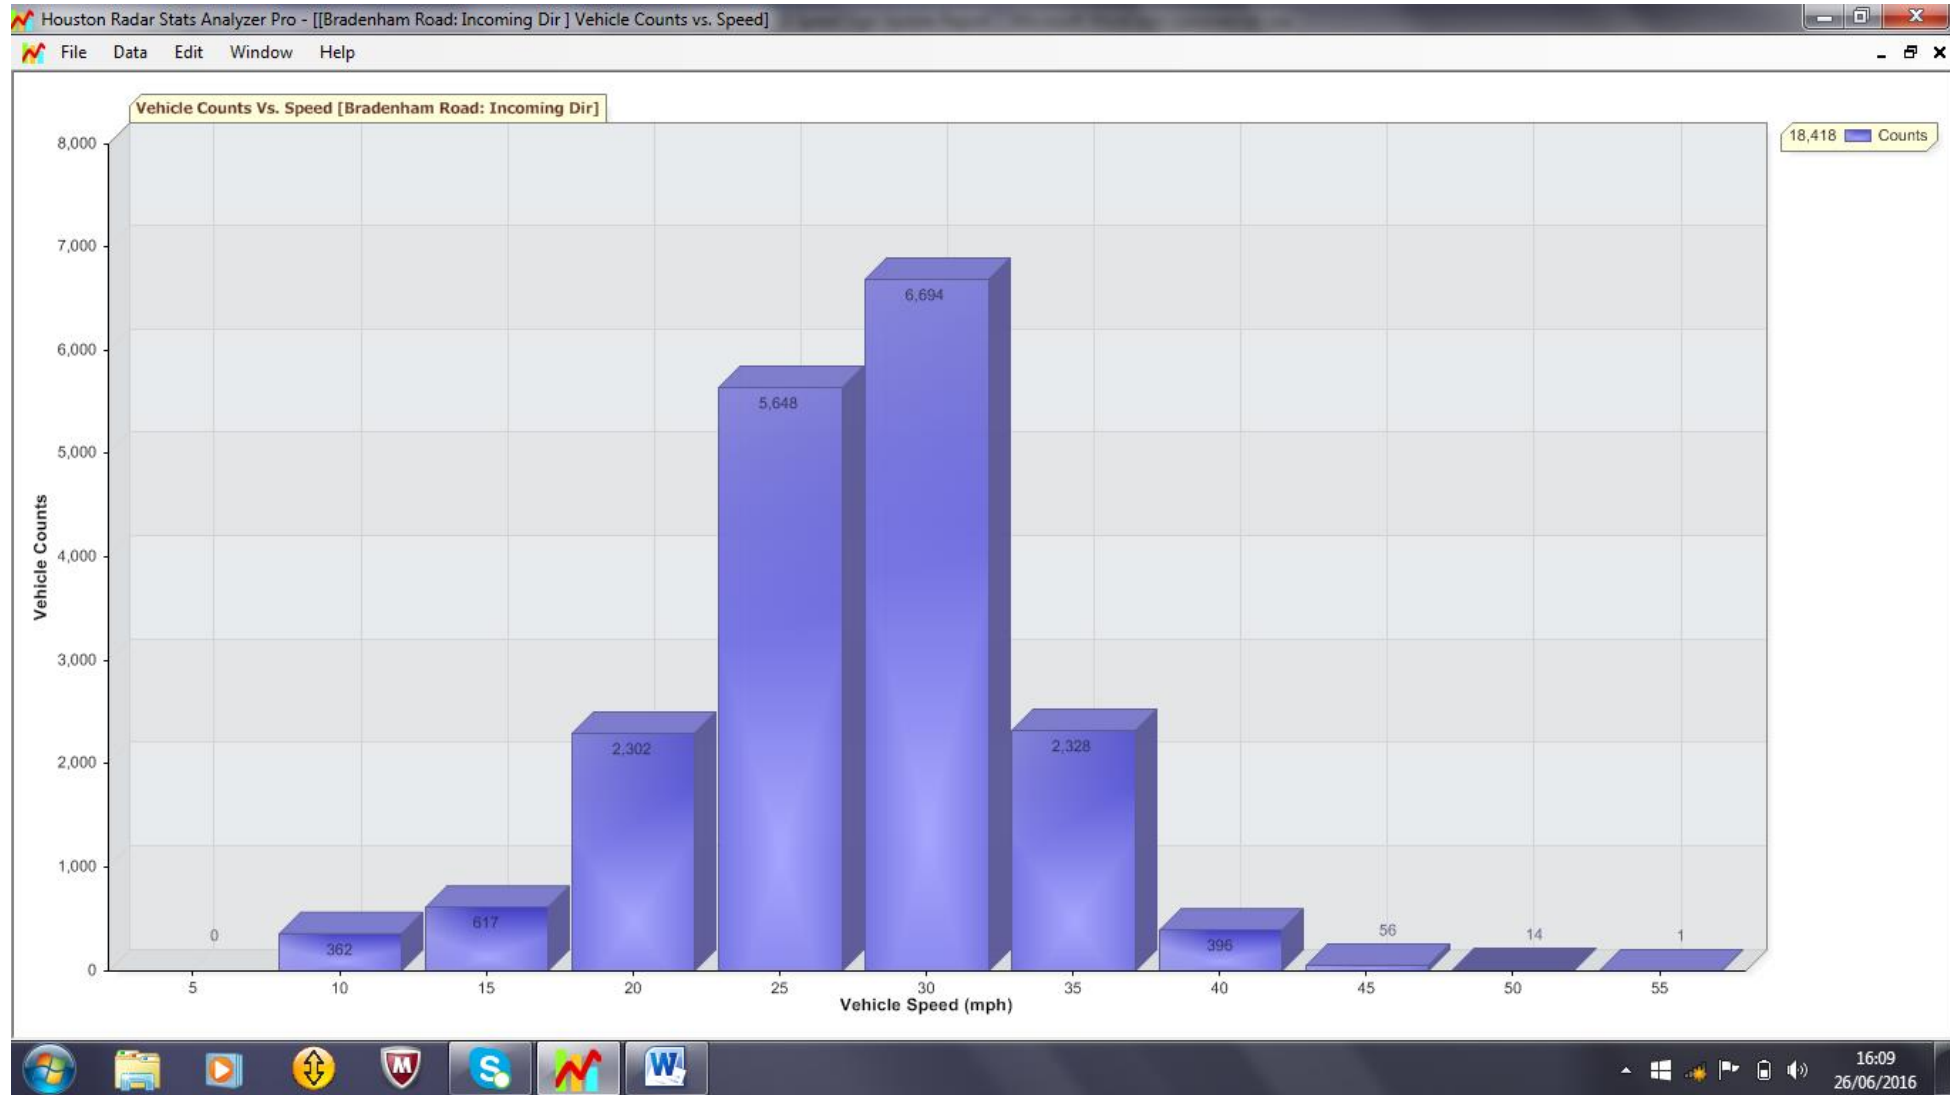

Letton Road, Shipdham

Traffic Report From 30/05/2016 12:05:00 through 12/06/2016 15:50:00

85th Percentile Speed = 38.0 mph

85th Percentile Vehicles = 8220 counts

Max Speed = 70.0 mph on 05/06/2016 15:50:00

Total Vehicles = 9671 counts

Bradenham Road, Shipdham

Traffic Report From 12/06/2016 16:00:00 through 26/06/2016 16:15:00

85th Percentile Speed = 30.1 mph

85th Percentile Vehicles = 15655 counts

Max Speed = 55.0 mph on 23/06/2016 01:00:00

Total Vehicles = 18418 counts