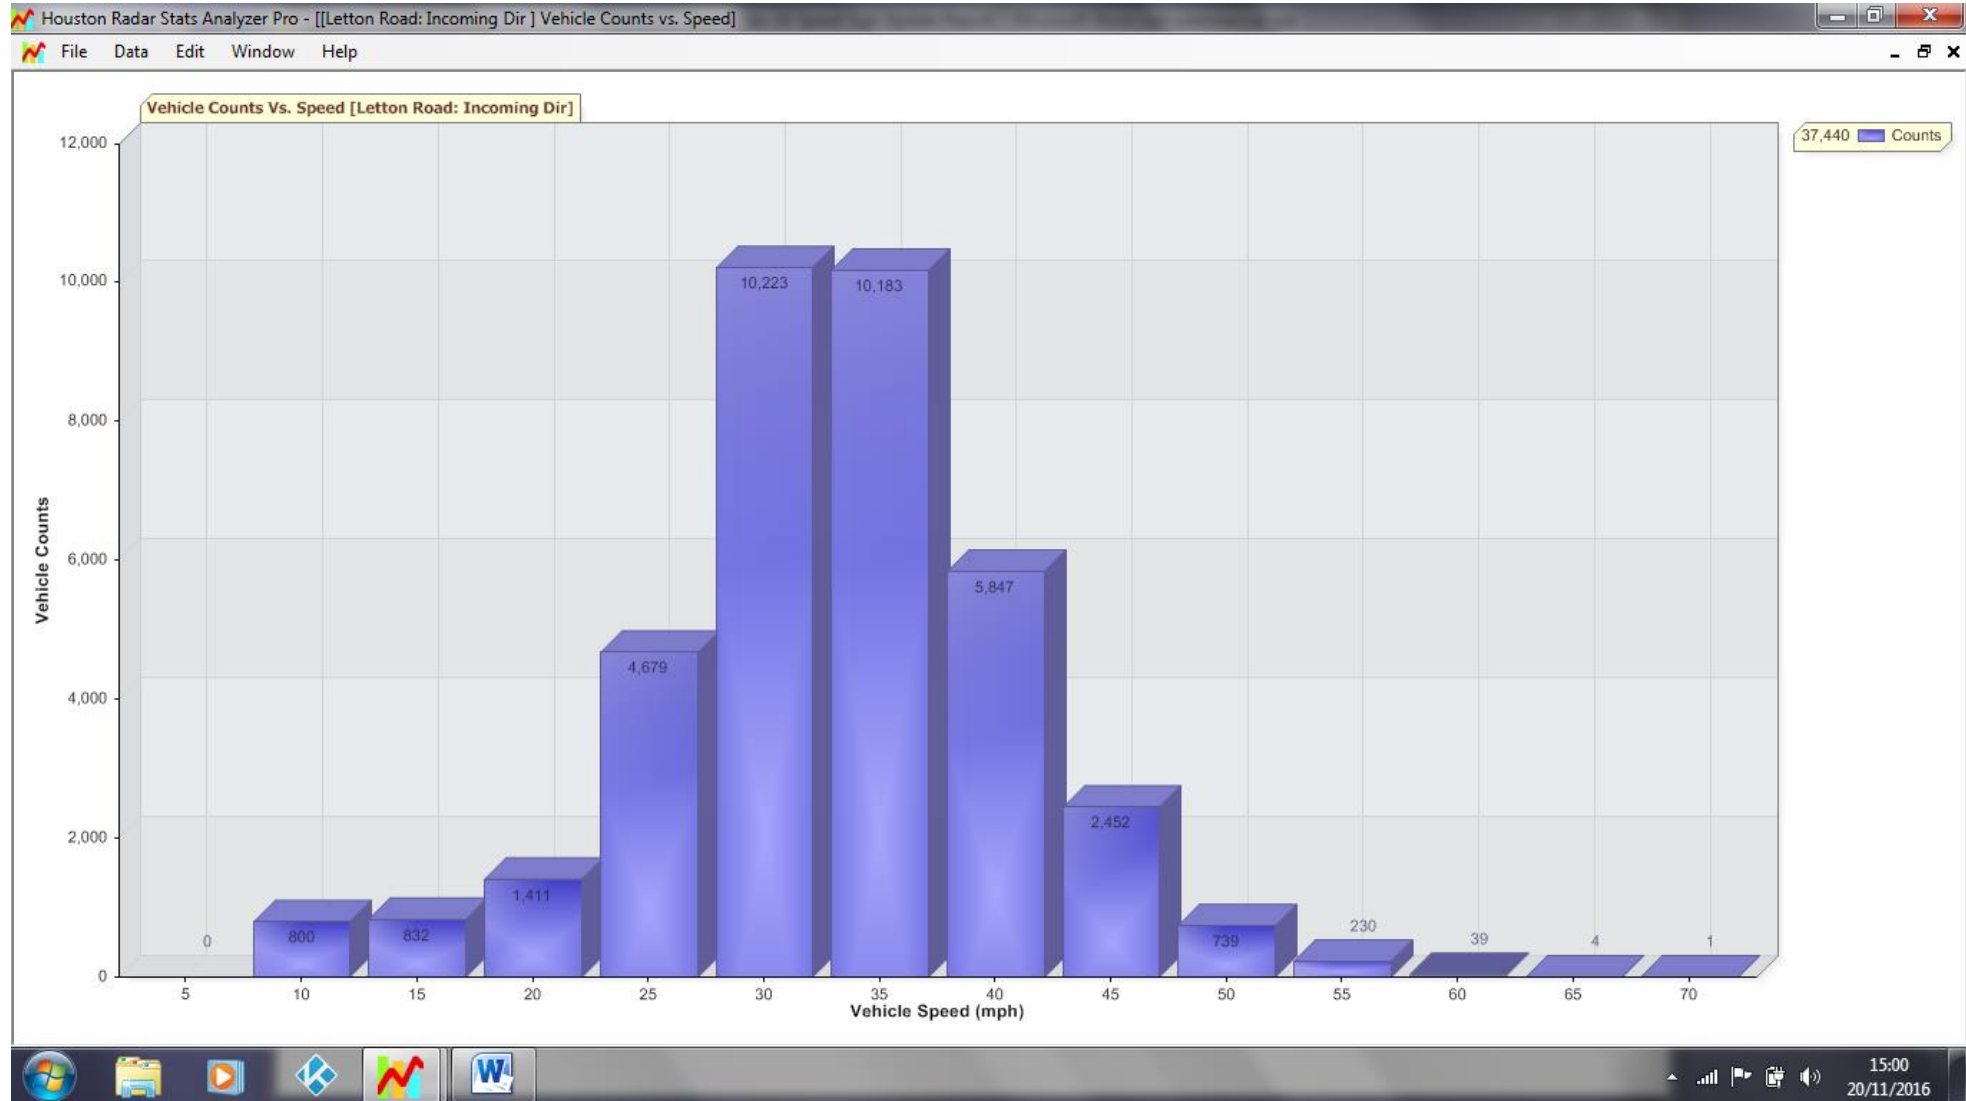

Letton Road, Shipdham

Traffic Report From 02/10/2016 16:25:00 through 20/11/2016 15:25:00

85th Percentile Speed = 38.2 mph

85th Percentile Vehicles = 31824 counts

Max Speed = 70.0 mph on 14/10/2016 15:10:00

Total Vehicles = 37440 counts