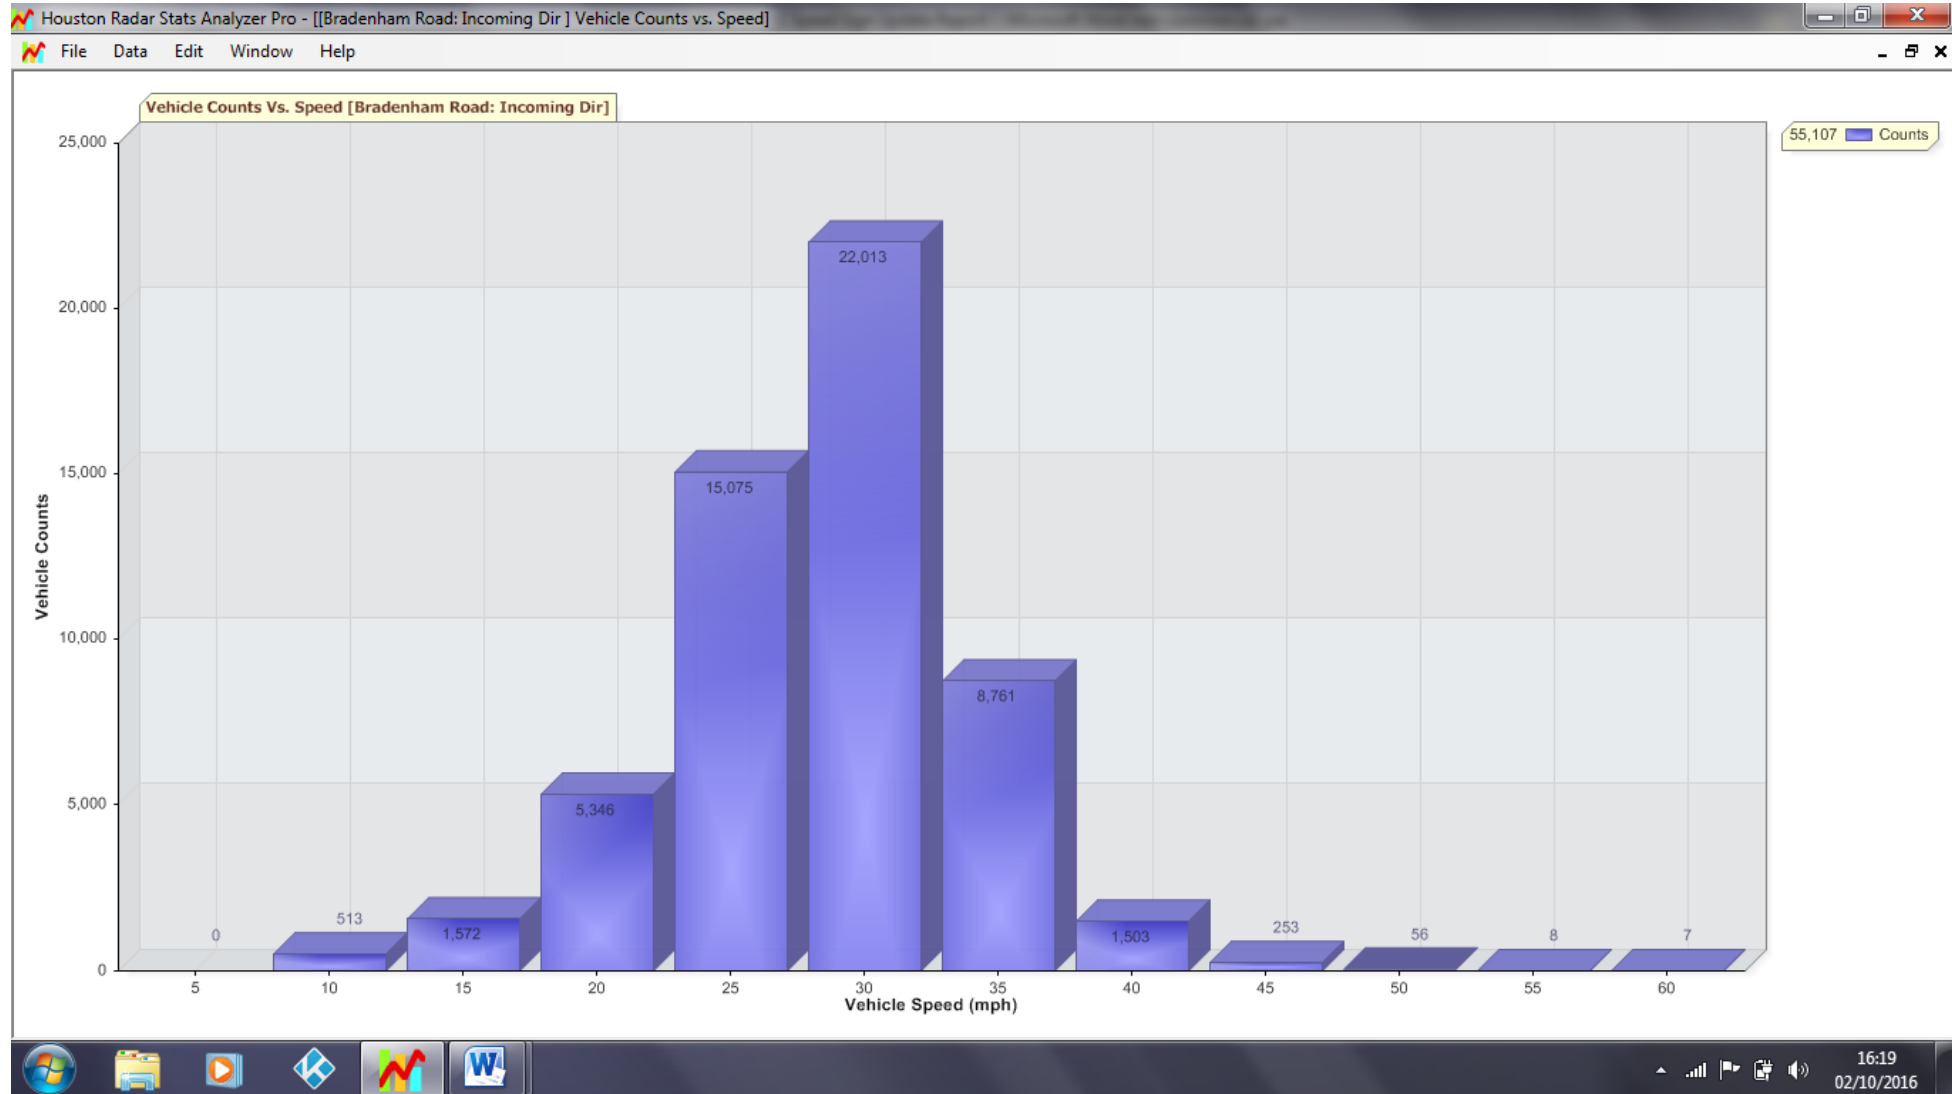

Bradenham Road, Shipdham

Traffic Report From 21/08/2016 16:00:00 through 02/10/2016 16:00:00

85th Percentile Speed = 31.3 mph

85th Percentile Vehicles = 46841 counts

Max Speed = 60.0 mph on 26/08/2016 15:45:00

Total Vehicles = 55107 counts